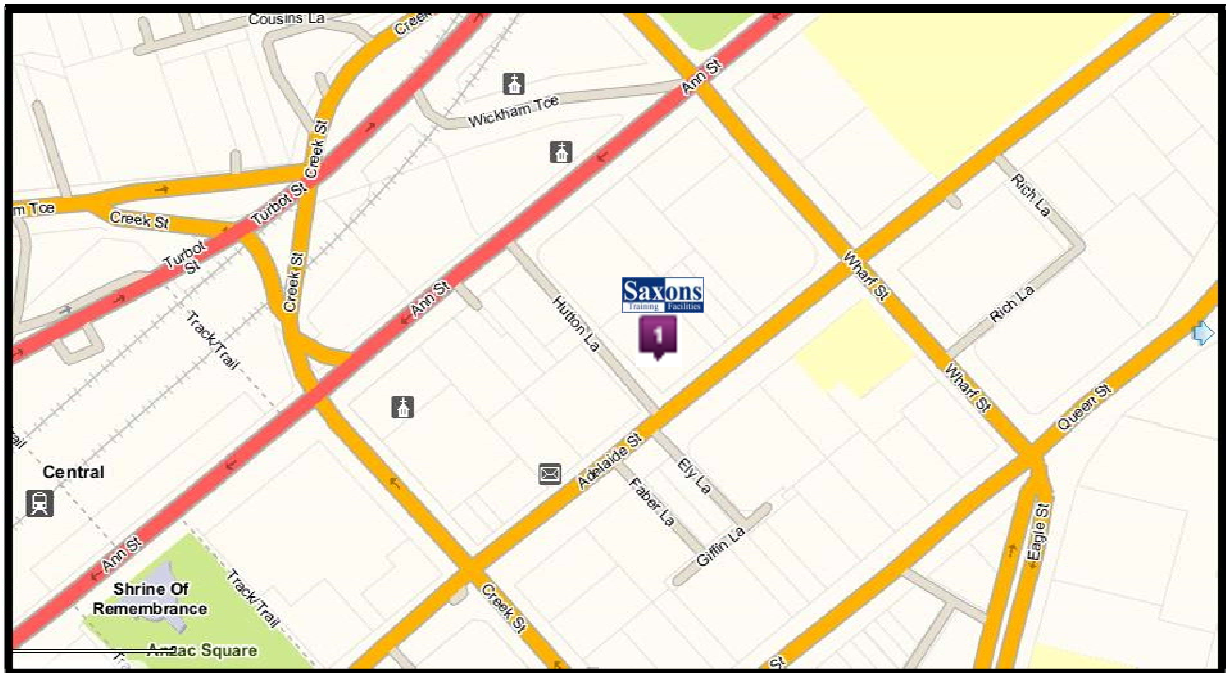

BRISBANE FACILITY

Saxons Brisbane

Level 11,
300 Adelaide Street
Brisbane QLD 4000

Ph: (07) 3222 3777
Fax: (07) 3221 2722

Parking Stations

Cathedral Square Car Park
410 Ann Street, Brisbane, QLD,
4000
Ph: (07) 3832 6473

Kings Parking
363 Adelaide Street, Brisbane,
QLD, 4000
Ph: (07) 3831 3189

Wilson's Parking
12 Creek Street, Brisbane, QLD,
4000
Ph: (07) 3229 8042

Accommodation

Novotel Hotel Brisbane (4 star)
200 Creek Street, Brisbane, QLD,
4000
Ph: (07) 3309 3309

Rothbury on Ann (4 star)
301 Ann Street, Brisbane, QLD, 4000
Ph: (07) 3239 8888

The Manor Apartment Hotel
(4 star)
289 Queen Street, Brisbane, QLD,
4000
Ph: (07) 3319 4700

Marriott Brisbane (5 star)
515 Queen Street, Brisbane, QLD,
4000
Ph: (07) 3303 8088