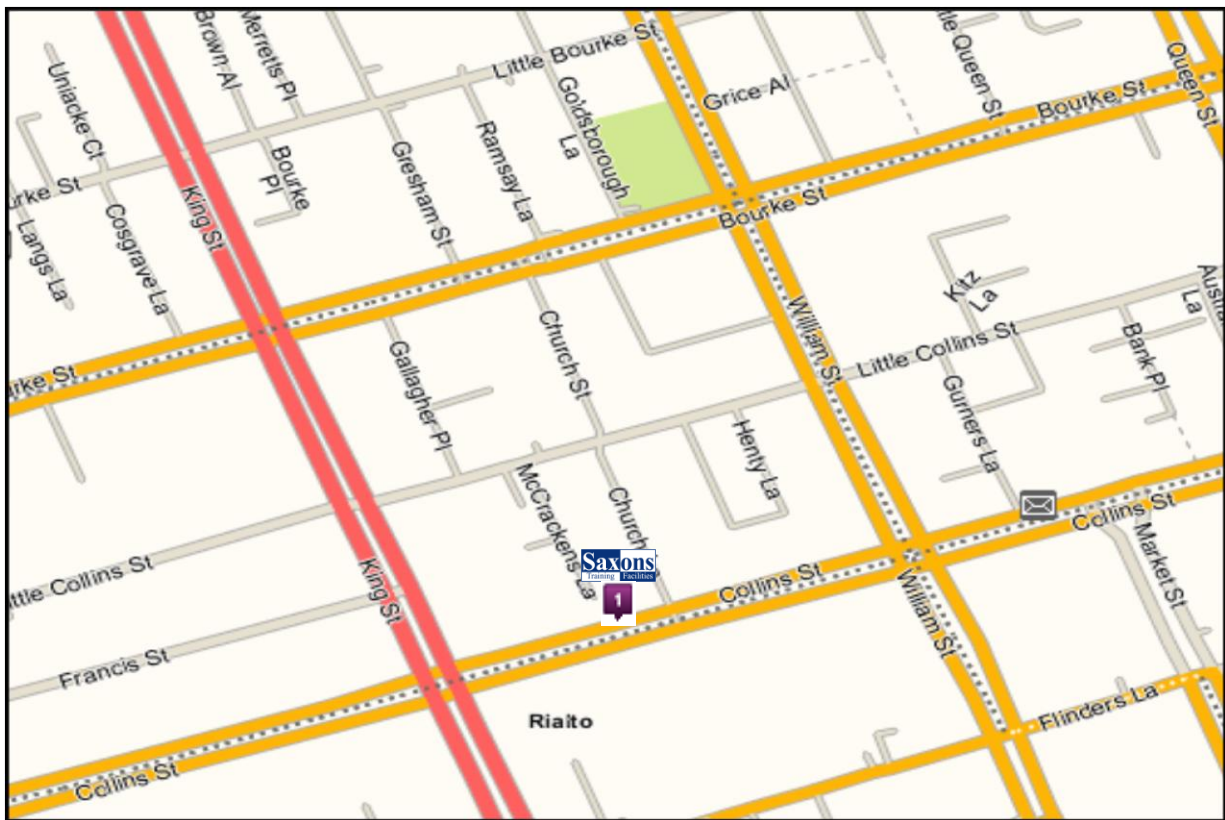

MELBOURNE FACILITY

Saxons Melbourne

Level 8
500 Collins Street,
Melbourne, VIC,
3000
Ph: (03) 8610 0200
Fax: (03) 8610 0222

Parking Stations

Wilson Parking
452 Flinders Lane,
Melbourne, VIC, 3000
Ph: (03) 9224 0301

Asia Pacific Car Park
Exchange Tower,
530 Little Collins Street,
Melbourne, VIC, 3000
Ph: (03) 9863 8888

Accommodation

Oaks on Collins (4 star)
480 Collins Street,
Melbourne, VIC, 3000
Ph: (03) 8610 6444

Clarion Suites Gateway
(4.5 star)
1 William Street,
Melbourne, VIC, 3000
Ph: (03) 9296 8888

The Sebel Melbourne (5 star)
394 Collins Street,
Melbourne, VIC, 3000
Ph: (03) 9211 6600