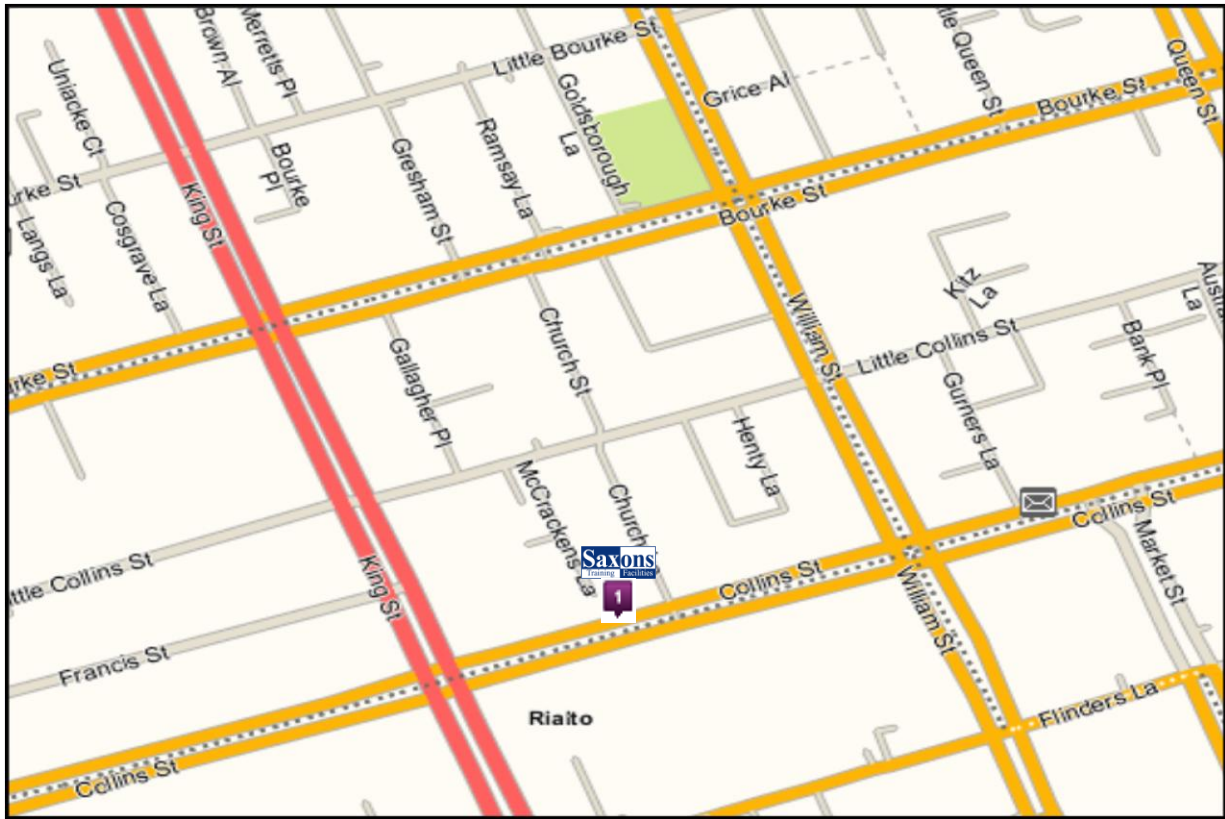

MELBOURNE FACILITY

Saxons Melbourne

Level 8
500 Collins Street,
Melbourne, VIC,
3000
Ph: (03) 8610 0200
Fax: (03) 8610 0222

Parking Stations

Wilson Parking
452 Flinders Lane,
Melbourne, VIC, 3000
Ph: (03) 9224 0301

Asia Pacific Car Park
Exchange Tower,
530 Little Collins Street,
Melbourne, VIC, 3000
Ph: (03) 9863 8888

Accommodation

Oaks on Collins (4 star)
480 Collins Street,
Melbourne, VIC, 3000
Ph: (03) 8610 6444

Clarion Suites Gateway
(4.5 star)
1 William Street,
Melbourne, VIC, 3000
Ph: (03) 9296 8888

The Sebel Melbourne (5 star)
394 Collins Street,
Melbourne, VIC, 3000
Ph: (03) 9211 6600